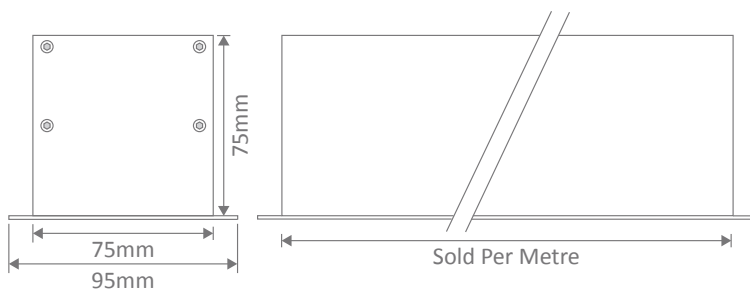

Diagrams / Additional

Item No.	Variant	Colour
Max-75-REC Recessed (BLK)	22352	3000K
	22353	4000K
	22354	5000K
	22355	6500K

Item No.	Variant	Colour
Max-75-REC Recessed (ALU)	22348	3000K
	22349	4000K
	22350	5000K
	22351	6500K

Item No.	Variant	Colour
Max-75-REC Recessed (WHT)	22356	3000K
	22357	4000K
	22358	5000K
	22359	6500K