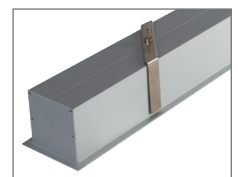

Max-75-REC

1M LED Recessed Profile

Description

The Max-75 Recessed profile is designed to suit commercial and residential applications, this profile system incorporates an extruded aluminium body with flat PMMA diffuser, and Osram Led boards. The system offers many additional options such as Dali dimming and emergency upon request.

Specification Features

Input Voltage:	240V
Power (W):	17.3W/Per Metre
IP rating (IP):	20
Lumens (lm):	Warm White 3000K - 2466lm
LED type:	Neutral White 4000K - 2600lm
CCT:	White 5000K - 2600lm
CRI:	Extra White 6500K - 2600lm
Beam angle (°):	120°
Dimmable:	No**
Lifespan (hrs):	50,000hrs
Installation:	Recessed
Material:	Extruded 6063 aluminium
Finish:	Clear anodised, black or white powder coat finish
Diffuser:	Flat high output opal-frost
Length:	Sold per metre*
Size (mm)	Profile (W) 75mm x (H) 75mm
Available Upon Request:	• High Output LED Boards • Intergrated Emergency

Note: This product is made to order and may have a lead time.

* Profile can be cut to any length required.

** Dali and 0-10V dimming available upon request

Back View

Diagrams / Additional

Item No.	Variant	Colour
Max-75-REC Recessed (BLK)	22352	3000K
	22353	4000K
	22354	5000K
	22355	6500K

Item No.	Variant	Colour
Max-75-REC Recessed (ALU)	22348	3000K
	22349	4000K
	22350	5000K
	22351	6500K

Item No.	Variant	Colour
Max-75-REC Recessed (WHT)	22356	3000K
	22357	4000K
	22358	5000K
	22359	6500K