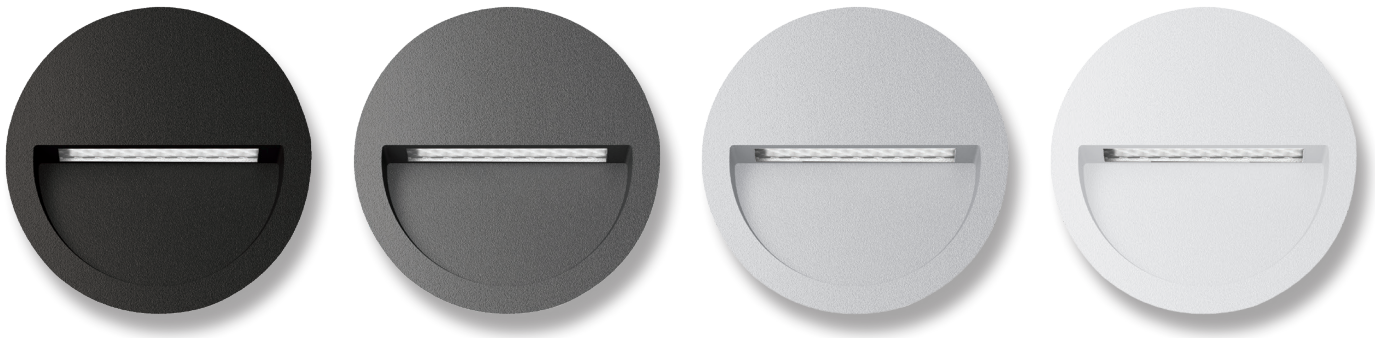

ZAC-4-RND LED Wall Light

Description

The ZAC Series is a modern and sleek recessed LED wall or step light, and is a great solution to most pathways and external walls, providing soft downward illumination to the desired walkway. Featuring a cast-aluminium body, with the choice of round, square or rectangular fascia. Available in Black, Dark Grey, Silver and White powder coated finishes. Also available in Warm White 3000K and White 5000K colour temperatures. Backed by our 3 Year Replacement Warranty.

Specification Features

Input Voltage: 240V AC
 Power (W): 4W
 IP rating (IP): IP65
 Lumens (lm): Warm White 3000K - 200lm
 White 5000K - 250lm
 LED type: SMD
 CCT: 3000K - 5000K
 CRI: ≥80
 Beam angle (°): 30°
 Dimmable: No
 Lifespan (hrs): 50,000hrs
 Mounting: Recessed

Diagrams / Additional

Cutout without recessed box: (Ø) 100mm
 Cutout with recessed box: (Ø) 110mm

Item No.	Variant	Colour
ZAC-4-RND-BLK	19727	3000K
	19728	5000K
ZAC-4-RND-DGR	19729	3000K
	19730	5000K
ZAC-4-RND-SLR	19731	3000K
	19732	5000K
ZAC-4-RND-WHT	19733	3000K
	19734	5000K