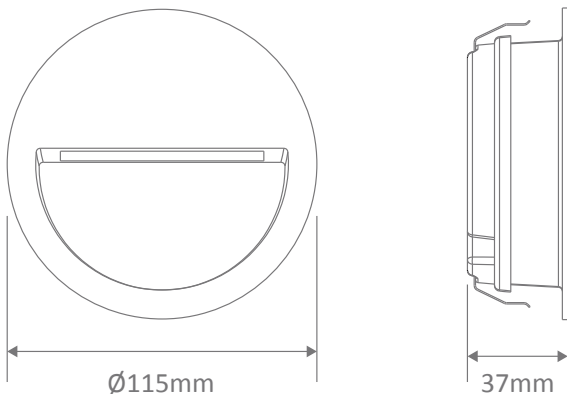

ZAC-4-RND LED Wall Light

Description

The ZAC Series is a modern and sleek recessed LED wall or step light, and is a great solution to most pathways and external walls, providing soft downward illumination to the desired walkway. Featuring a cast-aluminium body, with the choice of round, square or rectangular fascia. Available in Black, Dark Grey, Silver and White powder coated finishes. Also available in Warm White 3000K and White 5000K colour temperatures. Backed by our 3 Year Replacement Warranty.

Specification Features

Input Voltage: 240V AC
 Power (W): 4W
 IP rating (IP): IP65
 Lumens (lm): Warm White 3000K - 200lm
 White 5000K - 250lm
 LED type: SMD
 CCT: 3000K - 5000K
 CRI: ≥80
 Beam angle (°): 30°
 Dimmable: No
 Lifespan (hrs): 50,000hrs
 Mounting: Recessed

Diagrams / Additional

Cutout without recessed box: (Ø) 100mm
 Cutout with recessed box: (Ø) 110mm

Item No.	Variant	Colour
ZAC-4-RND-BLK	19727	3000K
	19728	5000K
ZAC-4-RND-DGR	19729	3000K
	19730	5000K
ZAC-4-RND-SLR	19731	3000K
	19732	5000K
ZAC-4-RND-WHT	19733	3000K
	19734	5000K