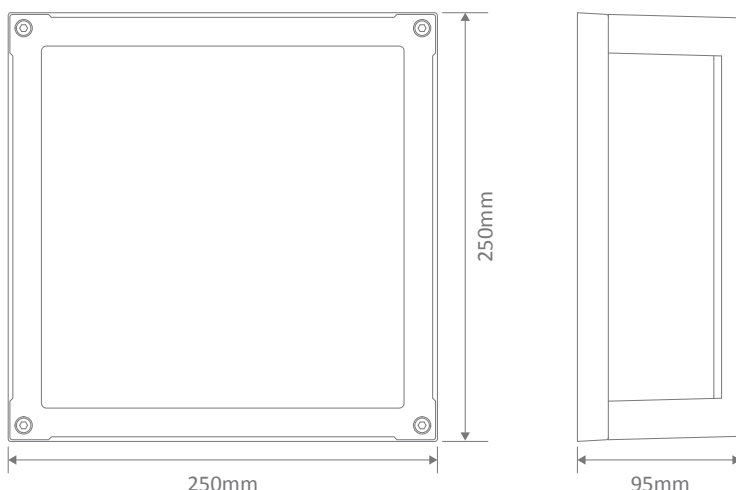

Diagrams / Additional

Item No.	Variant	Colour
YORK-12-DGR	19650	3000K
	19651	5000K
YORK-12-WHT	19652	3000K
	19653	5000K
YORK-12-BLK	19654	3000K
	19655	5000K