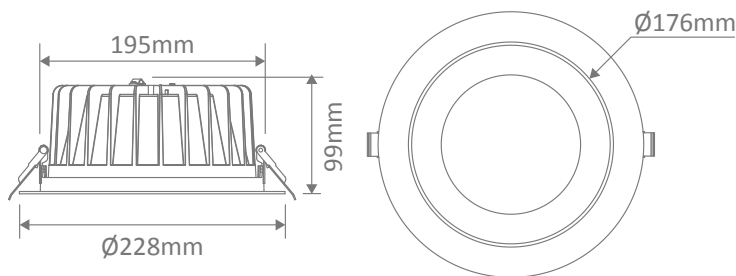

Expo-35-Rec LED Recessed Downlight

Description

The Expo-35 Recessed Led Down light range is designed to offer Low glare lighting solutions to any commercial or residential application. Ideal for conference rooms, restaurants, hotels and living spaces. Featuring an aluminium deep-set body and high gloss mirror reflector, includes dimmable LED driver flex & plug, and also with TRIO, the added option of changing the colour temperature output.

Specification Features

Input Voltage: 240V AC
 Power (W): 35W
 IP rating (IP): IP44
 Lumens (lm): Warm White 3000K - 3650lm
 Neutral White 4000K - 37500lm
 White 5700K - 3850lm
 LED type: SMD
 CCT: 3000K - 4000K - 5700K (Switchable)
 CRI: ≥80
 Beam angle (°): 80°
 Dimmable: Yes
 Lifespan (hrs): 50,000hrs
 Cutout (∅): ∅200-210mm

Diagrams / Additional

Cuttout: ∅200-210mm

Item No.	Variant	Colour Temperature
EXPO-35-REC-BLK	20714	TRIO
EXPO-35-REC-WHT	20715	TRIO