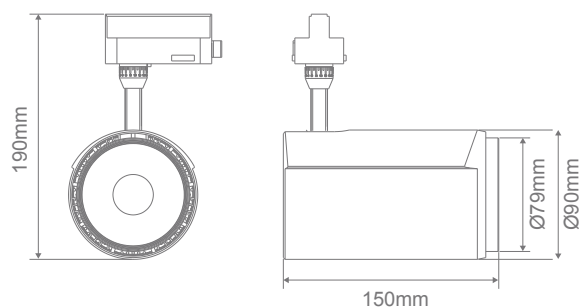

Diagrams / Additional

Item No.	Variant		Colour
	Black	White	
Mars-25-3-36D	22270	22273	3000K
	22271	22274	4000K

Item No.	Variant	Type	Colour
Mars-ACC	22278	Honeycomb	Black

Sold separately

Item No.	Variant	Degree
Mars-LEN	22276	12°
	22277	24°

Sold separately