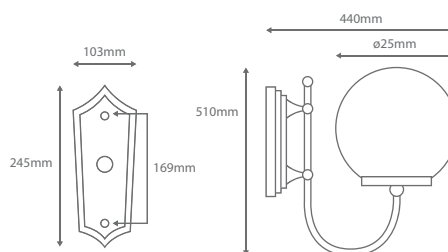

## Wall Bracket 25cm Sphere

Order Code:	<b>15662</b>	Beige	1 x 20W E27 CFL
	<b>15663</b>	Black	1 x 20W E27 CFL
	<b>15664</b>	Burgundy	1 x 20W E27 CFL
	<b>15665</b>	Green	1 x 20W E27 CFL
	<b>15666</b>	Primrose	1 x 20W E27 CFL
	<b>15667</b>	White	1 x 20W E27 CFL

IP Rating: IP43

Dimensions: Base to Head 440mm  
Height 510mm  
Sphere Ø250mm

Requires: Lamp.

Product Code: **GT-600**

Description: Single 25cm opal sphere on curved arm. Can be mounted up or down.

Made in Italy