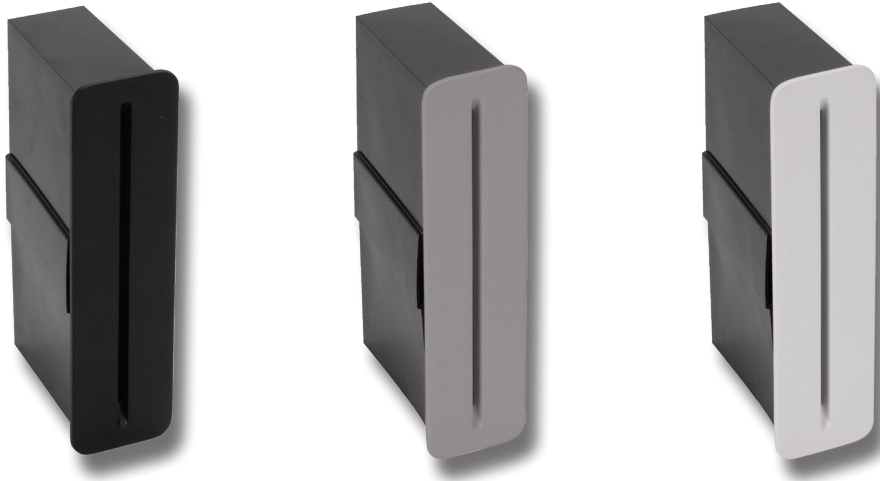

BLADE-4 LED Steplight

Description

The BLADE is a unique and discrete recessed wall/path light for interior or exterior applications. This makes it a perfect luminaire for bringing the outside in. The BLADE's feature lies in the thin tight beam of light. Adding a line of BLADE fittings on low level pathways provides an attractive lighting effect, which shoots a thin line of light on the projected area. Available in White, Black and Silver finish, with the choice of Warm White 3000K or White 5000K LED.

Specification Features

Input Voltage:	240V
Power (W):	3W
IP rating (IP):	65
Lumens (lm):	Warm White 3000K - 160lm White 5000K - 180lm
LED type:	COB
CCT:	3000K - 5000K
CRI:	≥85
Beam angle (°):	5°
Lifespan (hrs):	50,000hrs
Masonry Cutout Using	189mm High x 48mm Wide x 95mm Deep
Polycarbonate Housing:	

Diagrams / Additional

Item No.	Variant	Colour
BLADE-4-SLR	19484	3000K
	19485	5000K
BLADE-4-BLK	19568	3000K
	19569	5000K
BLADE-4-WHT	19614	3000K
	19615	5000K