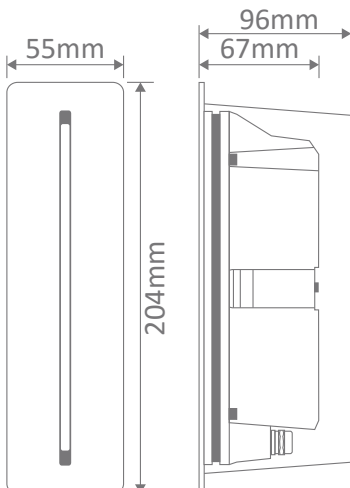

BLADE-4 LED Steplight

Description

The BLADE is a unique and discrete recessed wall/path light for interior or exterior applications. This makes it a perfect luminaire for bringing the outside in. The BLADE's feature lies in the thin tight beam of light. Adding a line of BLADE fittings on low level pathways provides an attractive lighting effect, which shoots a thin line of light on the projected area. Available in White, Black and Silver finish, with the choice of Warm White 3000K or White 5000K LED.

Specification Features

Input Voltage:	240V
Power (W):	3W
IP rating (IP):	65
Lumens (lm):	Warm White 3000K - 160lm White 5000K - 180lm
LED type:	COB
CCT:	3000K - 5000K
CRI:	≥85
Beam angle (°):	5°
Lifespan (hrs):	50,000hrs
Masonry Cutout Using	189mm High x 48mm Wide x 95mm Deep
Polycarbonate Housing:	

Diagrams / Additional

Item No.	Variant	Colour
BLADE-4-SLR	19484	3000K
	19485	5000K
BLADE-4-BLK	19568	3000K
	19569	5000K
BLADE-4-WHT	19614	3000K
	19615	5000K