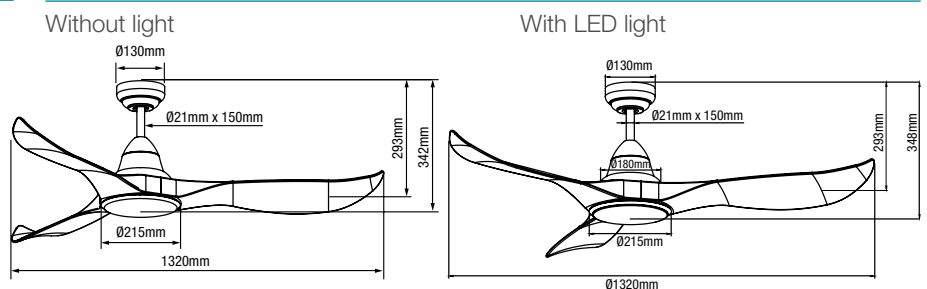

AVAILABLE EXTRAS

Extension down rods including wiring looms. Available in 900mm or 1800mm.

DIMENSIONS

1320MM (52") DC CEILING FAN WITH REMOTE CONTROL - WITH OR WITHOUT LED LIGHT

FEATURES

- Energy efficient DC motor
- 5 speed DC remote control with up to 8hr timer function
- Next generation ABS blades
- Quiet operation
- Fully reversible for summer and winter use
- Powerful & efficient 35W DC motor
- 20° hangsure canopy
- 13° blade pitch
- Ideal for indoor or enclosed alfresco areas

SPECIFICATIONS

Model name	Wave
Model numbers	Titanium satin MWF133TSR (no light) White satin MWF133WSR (no light) Titanium satin MWF1333TSR (with light) White satin MWF1333WSR (with light)
Power (wattage)	35W
Voltage	220v – 240v
Frequency	50Hz
Speeds	1 speed 2 speed 3 speed 4 speed 5 speed
Motor	DC
Material	ABS / Steel
Controller type	Remote control with 5 speed settings, up to 8hr fan timer and summer winter reverse function
Easy quick connect	Yes
Rotational diameter	52" 1320mm
Blade count	3
Blade pitch	13°
Hangsure ceiling canopy rake pitch	Up to 20°
Air movement capacity	12,500m ³ /hr
Summer winter reverse	Yes via remote
Installation location	Indoor or enclosed alfresco areas
Light models only	
Dimmable	Step dimmable
Light type	Tricolour LED
Light colour	Tricolour switchable 3000k, 4000k or 5000k
Wattage	18W
Lumens	>2000lm
CRI	>80