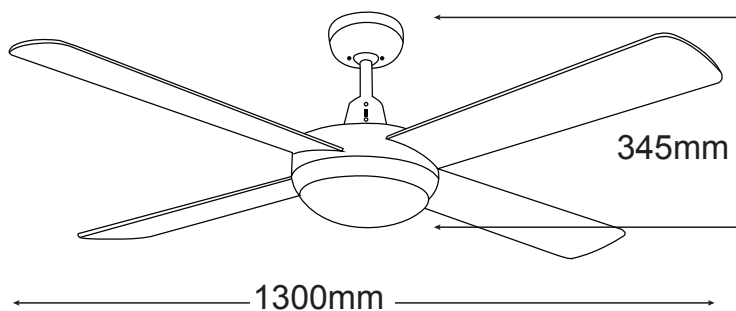

DIAGRAMS

	FORWARD/REVERSE			WALL CONTROL	LUMINOUS FLUX	MAX AIR FLOW
	High	Medium	Low			
CURRENT	0.293A/ 0.279A	0.2A	0.138A	3 Speed 2 + 3 5µF / 300V	3000k - 1650lm 4000k - 1700lm 5000k - 1750lm	226m³ min-1
POWER	69W	30W	14.6W