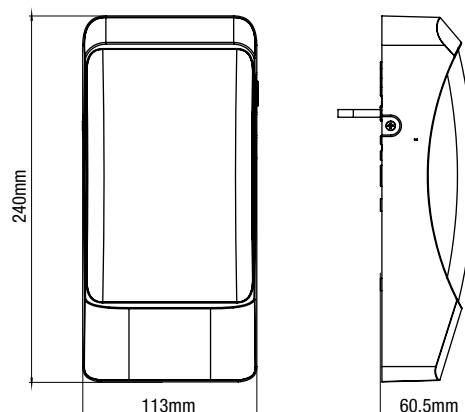

### DIMENSIONS

### SHIPPING

<b>Packaging size</b>	L118mm x H65mm x D245mm
<b>Gross weight</b>	8kg
<b>Carton qty</b>	6