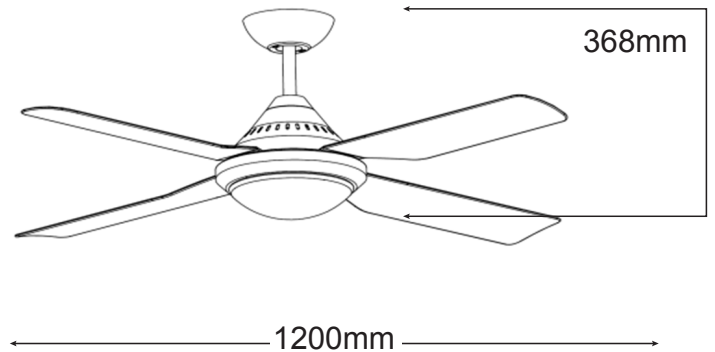

IMPERIAL

4 Blade 1200mm (48")

MIF1244W
White

- /// 7 year warranty*
- /// Suitable for indoor/outdoor undercover use
- /// Includes 2 x E27 lamp holders
- /// ABS composite construction
- /// Fully reversible for summer & winter
- /// Powerful and efficient 60W motor
- /// Electronically factory balanced blades
- /// 3 speed wall control included
- /// 1200mm (48") blade diameter
- /// Hangsure angle canopy

	FORWARD/REVERSE			WALL CONTROL
	High	Medium	Low	
CURRENT	0.19A	0.14A	0.11A	3 Speed 2 + 3.5µF / 450V
POWER	47W	25W	15W	

* 3 year In Home + 4 year motor replacement warranty