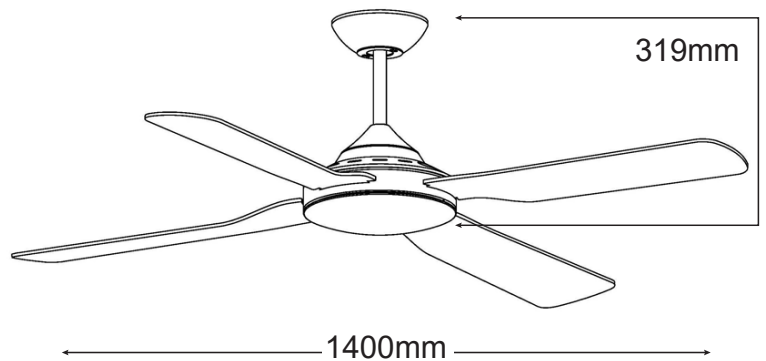

LIBERTY

1400mm (56")

MLF144W
White

MLF144M
Matt Black

- /// 7 year warranty*
- /// Suitable for indoor/outdoor undercover use
- /// ABS composite construction
- /// Fully reversible for summer & winter
- /// Powerful and efficient 65W motor
- /// Electronically factory balanced blades
- /// 3 speed wall control included
- /// 1400mm (56") blade diameter
- /// Hangsure angle canopy

	FORWARD/REVERSE			WALL CONTROL
	High	Medium	Low	
CURRENT	0.25A	0.19A	0.15A	3 Speed 2 + 3.5µF / 450V
POWER	60W	44W	20W	

* 3 year In Home + 4 year motor replacement warranty