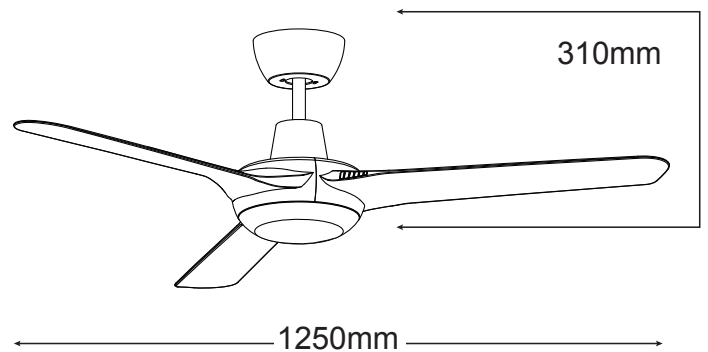

Matt Black

- /// 3 year In Home warranty
- /// Dimmable 15W CCT switchable (3000k, 4000k or 5000k) LED light
- /// 3 stage step dimming LED light (step dim uses normal light switch or MPREM remote)
- /// Full polycarbonate composite construction
- /// Fully reversible for summer & winter
- /// Powerful and efficient 50W motor
- /// Electronically factory balanced blades
- /// Remote control adaptable
- /// 1250mm (50") blade diameter
- /// Hangsure angle canopy
- /// 11° blade pitch