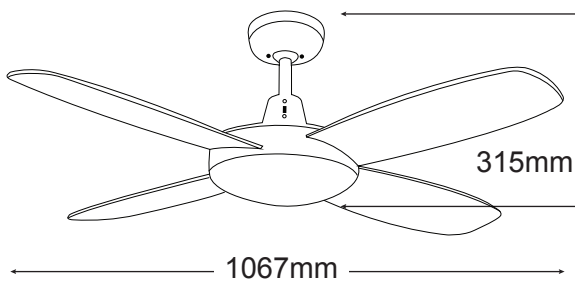

LIFESTYLE

Lifestyle Mini

The Lifestyle Mini is a smaller version (42") of the popular Lifestyle. It is simple yet elegant and extremely functional, made from a full die cast aluminium housing, the simplicity of the fan does not sacrifice its performance or reliability. The fan comes in simplistic White finish, a modern Brushed Aluminium finish, or a stylish Matt Black finish.

DLS104B

DLS104W

DLS104M

FEATURES

- /// Full 3 year In Home warranty
- /// Premium grade computer aligned bearings
- /// Anti rust die cast aluminium body
- /// 3 speed wall control with light switch
- /// Fully reversible for summer & winter
- /// Powerful and efficient 69W motor
- /// Electronically factory balanced blades
- /// Sealed solid plywood blades
- /// Remote control adaptable
- /// 1067mm (42") blade diameter
- /// Hangsure angle canopy
- /// 12.5 degree blade pitch

DIAGRAMS

	FORWARD/REVERSE			WALL CONTROL	LUMINOUS FLUX	MAX AIR FLOW
	High	Medium	Low			
CURRENT	0.24A	0.18A	0.13A	3 Speed 2 + 3 5µF / 300V	N/A	TBA
POWER	60W	27W	14W/13.6W			