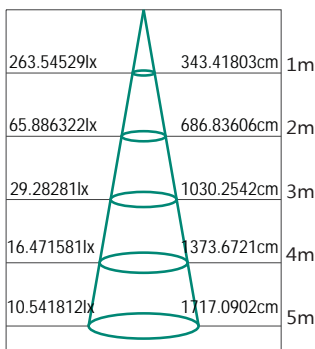

MLSO3040BD

TECHNICAL INFORMATION

Power: 36W
CCT: 3000K (Warm White)
Lumens: 3100 lm
Size (mm): 400mm x 400mm

DIAGRAMS

Lux Distance Curve

Height Illuminance Diameter

Polar Curve