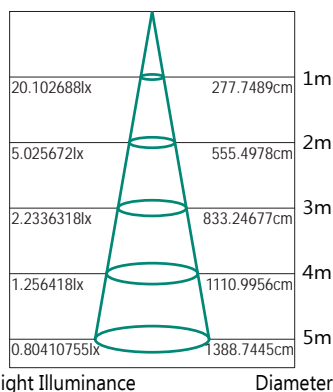

MLFS503W

FEATURES

- /// 3 year replacement warranty
- /// Square recessed step light
- /// Great for delivering light at low heights
- /// IP44 Rated

TECHNICAL INFORMATION

Power: 3W
CCT: 5000K (Cool White)
Lumens: 160lm
Beam Angle: 100°
Size (mm): 100mm x 100mm x 19mm
Cut out size width: 85mm
Cut out size depth: 90mm
Cut out size height: 6mm
CRI: ≥82

MLFS503B

DIAGRAMS

Lux-Distance Diagram

Light Distribution Curve (Unit: cd)