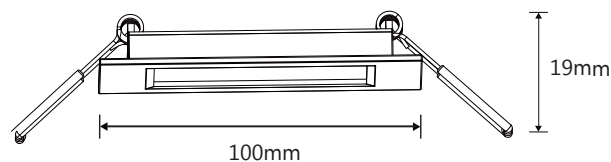

Flush LED

Flush Step Light 5000K

The Flush 3w square recessed LED step light is an energy efficient modern fitting that provides a simple, yet elegant solution for low level lighting. Perfect for providing directional light along a staircase or hallway. The Flush is available in both white and brushed nickel.

MLFS503W

FEATURES

- /// 3 year replacement warranty
- /// Square recessed step light
- /// Great for delivering light at low heights
- /// IP44 Rated

TECHNICAL INFORMATION

Power: 3W
CCT: 5000K (Cool White)
Lumens: 160lm
Beam Angle: 100°
Size (mm): 100mm x 100mm x 19mm
Cut out size width: 85mm
Cut out size depth: 90mm
Cut out size height: 6mm
CRI: ≥82

MLFS503B

DIAGRAMS

Lux-Distance Diagram

Light Distribution Curve (Unit: cd)