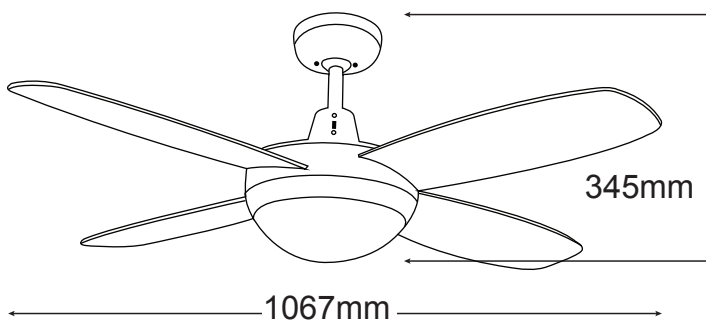

DIAGRAMS

24w LED

	FORWARD/REVERSE			WALL CONTROL	LUMINOUS FLUX	MAX AIR FLOW
	High	Medium	Low			
CURRENT	0.24A	0.18A	0.13A	3 Speed 2 + 3 5µF / 300V	Up to 1800 lm	TBA
POWER	60W	27W	14W/13.6W