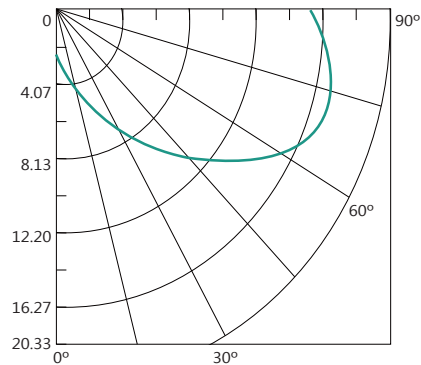

TECHNICAL INFORMATION

Power: 2.45W per globe
CCT: 3000K (Warm White)
Lumens: 200lm per globe
Beam Angle: 360°
CRI: ≥80

DIAGRAMS

* Graphs based on single globe

Lux Distance Curve

Light Distribution Curve (Unit: cd)