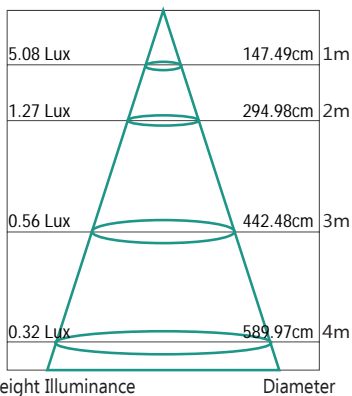

TECHNICAL INFORMATION

Power: 2.45W per globe
CCT: 3000K (Warm White)
Lumens: 200lm per globe
Beam Angle: 360°
CRI: ≥80

DIAGRAMS

* Graphs based on single globe

Lux Distance Curve

Light Distribution Curve (Unit: cd)