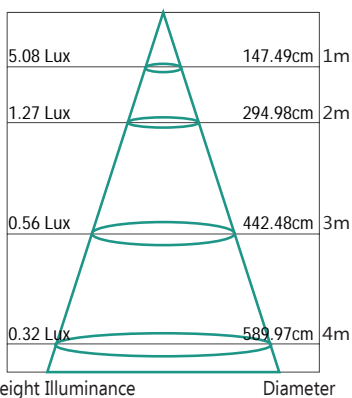

Power: 2.45W per globe
CCT: 3000K (Warm White)
Lumens: 200lm per globe
Beam Angle: 360°
CRI: ≥80

DIAGRAMS

* Graphs based on single globe

Lux Distance Curve

Light Distribution Curve (Unit: cd)