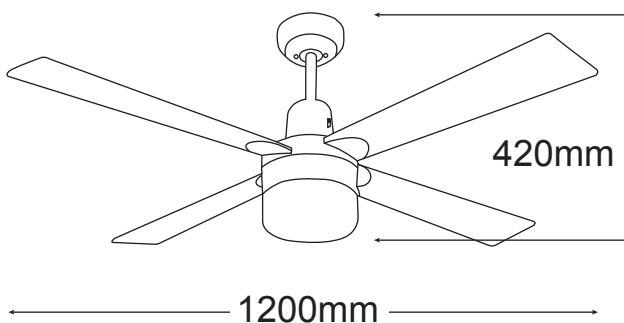

CFA124CR

CFS124CR

CFW124CR

FEATURES

- /// 2 year In Home warranty
- /// Powerful and efficient 60W motor
- /// 12 degree blade pitch
- /// Solid plywood blades
- /// Reversible motor for summer & winter
- /// 1200mm (48") blade diameter
- /// Includes clipper light
- /// Energy saving CFL or LED light globe compatible (when light kit fitted)
- /// 3 speed infra-red remote control with light delay feature included
- /// High quality white, brushed nickel or antique brass finish

DIAGRAMS

	FORWARD/REVERSE			WALL CONTROL	LUMINOUS FLUX	MAX AIR FLOW
	High	Medium	Low			
CURRENT	0.26A	0.19A	0.13A	N/A	GLS: 710 lm C/Fluro: 900 lm	TBA
POWER	60W	35W	19W			