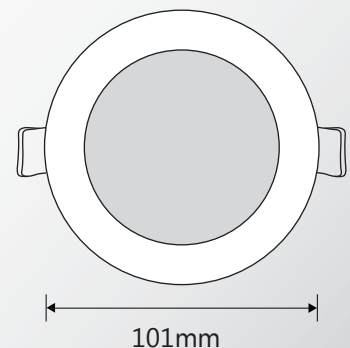

Ultra 13W

TLUD3010BD | TLUD4010BD | TLUD5010BD
 TLUD3010WD | TLUD4010WD | TLUD5010WD

TECHNICAL INFORMATION

- 7 year replacement warranty
- Die-cast aluminium construction
- Recessed low glare design
- 100° Beam angle
- IP44 Rated
- Dimmable down to 10% when using a Martec dimmer (MTD300VA)

Wattage	13w		
Lumen Output	860lm	880lm	900lm
Colour Temp	3000k	4000k	5000k
Beam Angle	100°		
Approx Lamp Life	50,000HRS		
CRI	>80		
Cut Out	90mm		
Ordering Codes			
Matt White Frame	TLUD3010WD	TLUD4010WD	TLUD5010WD
Brushed Nickel Frame	TLUD3010BD	TLUD4010BD	TLUD5010BD