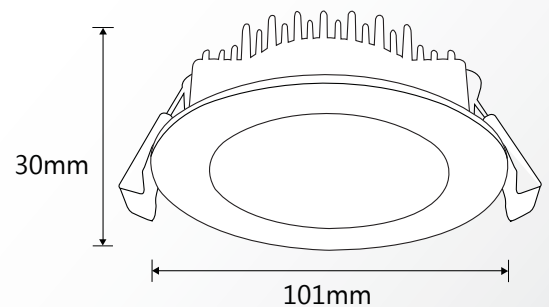

Ultra 13W

TLUD3010BD | TLUD4010BD | TLUD5010BD
 TLUD3010WD | TLUD4010WD | TLUD5010WD

TECHNICAL INFORMATION

- 7 year replacement warranty
- Die-cast aluminium construction
- Recessed low glare design
- 100° Beam angle
- IP44 Rated
- Dimmable down to 10% when using a Martec dimmer (MTD300VA)

Wattage	13w		
Lumen Output	860lm	880lm	900lm
Colour Temp	3000k	4000k	5000k
Beam Angle	100°		
Approx Lamp Life	50,000HRS		
CRI	>80		
Cut Out	90mm		
Ordering Codes			
Matt White Frame	TLUD3010WD	TLUD4010WD	TLUD5010WD
Brushed Nickel Frame	TLUD3010BD	TLUD4010BD	TLUD5010BD