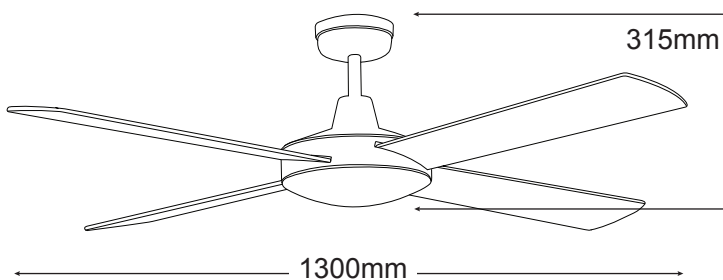

DIAGRAMS

	FORWARD/REVERSE			WALL CONTROL	LUMINOUS FLUX	MAX AIR FLOW
	High	Medium	Low			
RPM	195	131	90	3 Speed 2 + 3 5µF / 300V	N/A	226m³ min-1
CURRENT	0.293A	0.2A	0.138A			
POWER	69W	30W	14.6W