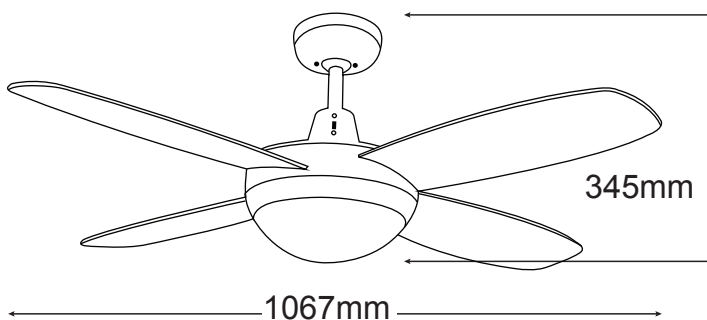

LIFESTYLE

Lifestyle Mini 24W LED CCT

Colour Changeable Temperature

FEATURES

- /// Anti-rust die-cast aluminium body
- /// 3 year in-home warranty
- /// 3 speed wall control with light switch
- /// Fully reversible for summer & winter
- /// Dimmable 24W CCT switchable (3000k, 4000k or 5000k) LED Light
- /// Powerful & efficient 69W motor
- /// Electronically factory balanced blades
- /// Sealed solid plywood blades
- /// Remote control adaptable
- /// 1067mm (42") diameter blades
- /// Hangsure angle canopy
- /// 12.5° blade pitch

DLS1043B

DLS1043W

DLS1043M

DIAGRAMS

24w LED

| | FORWARD/REVERSE | | | WALL CONTROL | LUMINOUS FLUX | MAX AIR FLOW |
|---------|-----------------|--------|-----------|-----------------------------|--|--------------|
| | High | Medium | Low | | | |
| CURRENT | 0.24A | 0.18A | 0.13A | 3 Speed 2 + 3 5µF / 300V | 3000k - 1650lm 4000k - 1700lm 5000k - 1750lm | TBA |
| POWER | 60W | 27W | 14W/13.6W | | | |