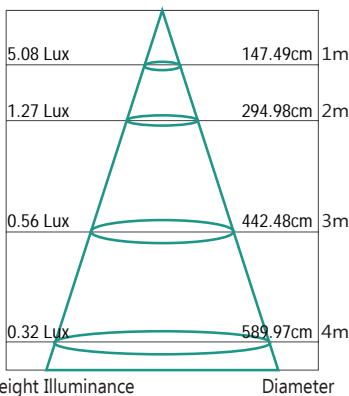

Power: 2.45W per globe
CCT: 3000K (Warm White)
Lumens: 200lm per globe
Beam Angle: 360°
CRI: ≥80

DIAGRAMS

* Graphs based on single globe

Lux Distance Curve

Light Distribution Curve (Unit: cd)