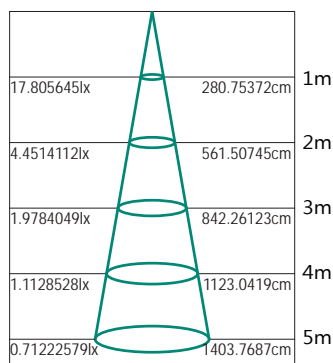

FEATURES

- /// 3 year replacement warranty
- /// Square recessed step light
- /// Great for delivering light at low heights
- /// IP44 Rated

TECHNICAL INFORMATION

Power: 3W
CCT: 4000K (Neutral White)
Lumens: 140lm
Beam Angle: 100°
Size (mm): 100mm x 100mm x 19mm
Cut out size width: 85mm
Cut out size depth: 90mm
Cut out size height: 6mm
CRI: ≥82

DIAGRAMS

MLFS403W

MLFS403B

100mm

19mm

Lux-Distance Diagram

Height Illuminance

Diameter

Light Distribution Curve (Unit: cd)