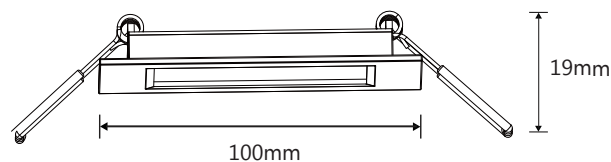

FEATURES

- /// 3 year replacement warranty
- /// Square recessed step light
- /// Great for delivering light at low heights
- /// IP44 Rated

TECHNICAL INFORMATION

Power: 3W
CCT: 4000K (Neutral White)
Lumens: 140lm
Beam Angle: 100°
Size (mm): 100mm x 100mm x 19mm
Cut out size width: 85mm
Cut out size depth: 90mm
Cut out size height: 6mm
CRI: ≥82

DIAGRAMS

MLFS403W

MLFS403B

100mm

19mm

Lux-Distance Diagram

Height Illuminance

Diameter