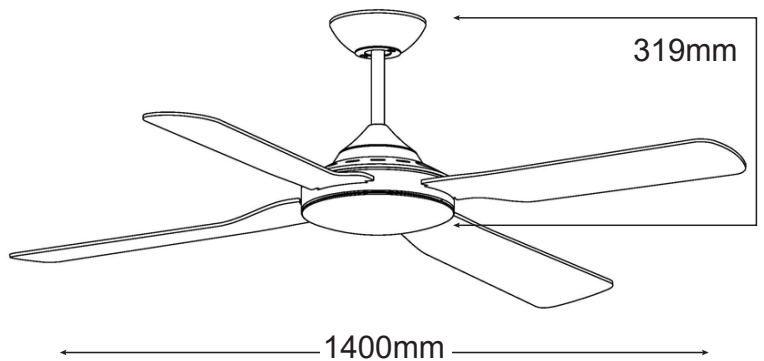

LIBERTY

1400mm (56")

MLF144W
White

- /// 7 year warranty*
- /// Suitable for indoor/outdoor undercover use
- /// ABS composite construction
- /// Fully reversible for summer & winter
- /// Powerful and efficient 65W motor
- /// Electronically factory balanced blades
- /// 3 speed wall control included
- /// 1400mm (56") blade diameter
- /// Hangsure angle canopy

	FORWARD/REVERSE			WALL CONTROL
	High	Medium	Low	
CURRENT	0.25A	0.19A	0.15A	3 Speed 2 + 3.5µF / 450V
POWER	60W	44W	20W	

* 3 year In Home + 4 year motor replacement warranty