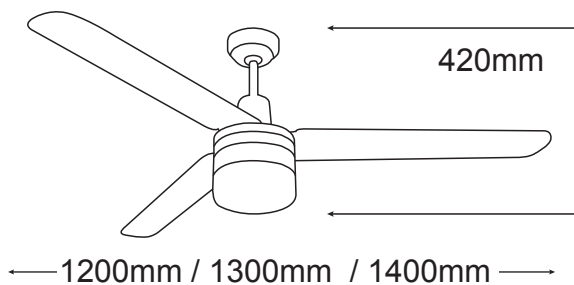

FST1234SC (1200mm)
FST1334SC (1300mm)
FST1434SC (1400mm)

FST1234WC (1200mm)
FST1334WC (1300mm)
FST1434WC (1400mm)

FEATURES

- /// 2 year In Home warranty
- /// High quality brushed nickel and white finishes available
- /// 17 degree blade pitch
- /// Interchangeable blades to make Trisera a 3 blade or 4 blade ceiling fan
- /// Reversible motor for summer & winter
- /// Available in 1200mm (48"), 1300mm (52"), and 1400mm (56")
- /// Fast fix blade attachment system
- /// 3 speed wall control with light switch included
- /// 304 stainless steel blades on Brushed Nickel models
- /// Silicon coated aluminium blades on White models
- /// Includes clipper light (CFL or LED Compatible)

DIAGRAMS

Trisera Fan 4 Blade fan w/ Clipper light: FST1234 / FST1334 / FST1434

	FORWARD/REVERSE			WALL CONTROL	LUMINOUS FLUX	MAX AIR FLOW
	High	Medium	Low			
CURRENT	0.23A	0.17A	0.12A	3 Speed 2 + 3 5µF / 300V	N/A	TBA
POWER	54W	25W	14.6W			