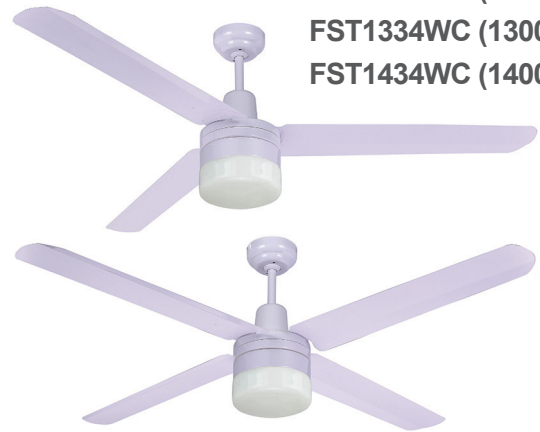

Trisera

Trisera Clipper Light

The Trisera series is unique in that it incorporates a ceiling fan that is adaptable to 3 or 4 blades, the choice is totally yours. The Trisera also features a sleek contemporary design at a budget price without compromising high air movement.

FST1234SC (1200mm)
FST1334SC (1300mm)
FST1434SC (1400mm)

FST1234WC (1200mm)
FST1334WC (1300mm)
FST1434WC (1400mm)

FEATURES

- /// 2 year In Home warranty
- /// High quality brushed nickel and white finishes available
- /// 17 degree blade pitch
- /// Interchangeable blades to make Trisera a 3 blade or 4 blade ceiling fan
- /// Reversible motor for summer & winter
- /// Available in 1200mm (48"), 1300mm (52"), and 1400mm (56")
- /// Fast fix blade attachment system
- /// 3 speed wall control with light switch included
- /// 304 stainless steel blades on Brushed Nickel models
- /// Silicon coated aluminium blades on White models
- /// Includes clipper light (CFL or LED Compatible)

DIAGRAMS

Trisera Fan 4 Blade fan w/ Clipper light: FST1234 / FST1334 / FST1434

	FORWARD/REVERSE			WALL CONTROL	LUMINOUS FLUX	MAX AIR FLOW
	High	Medium	Low			
CURRENT	0.23A	0.17A	0.12A	3 Speed 2 + 3 5µF / 300V	N/A	TBA
POWER	54W	25W	14.6W			

Trisera Fan 3 Blade fan w/ Clipper light: FST1234 / FST1334 / FST1434

	FORWARD/REVERSE			WALL CONTROL	LUMINOUS FLUX	MAX AIR FLOW
	High	Medium	Low			
CURRENT	0.23A	0.17A	0.12A	3 Speed 2 + 3 5µF / 300V	N/A	TBA
POWER	53W/52W	25W	12W			