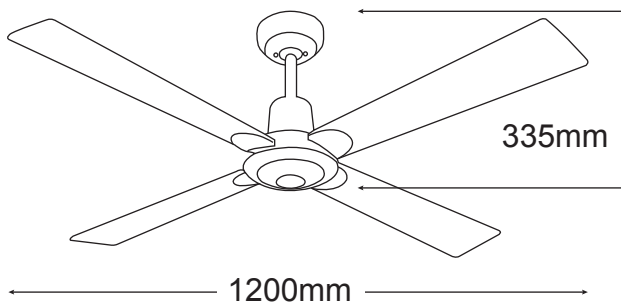

DIAGRAMS

	FORWARD/REVERSE			WALL CONTROL	LUMINOUS FLUX	MAX AIR FLOW
	High	Medium	Low			
CURRENT	0.26A	0.19A	0.13A	3 Speed 2 + 3 5µF / 300V	N/A	TBA
POWER	60W	35W	19W