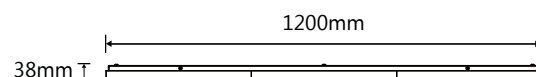

TECHNICAL INFORMATION

Power: 40W
CCT: 5000K (Warm White)
Lumens: 3400 lm
Size (mm): 1200 x 150

DIAGRAMS

Lux Distance Curve

Polar Curve

Height Illuminance

Diameter