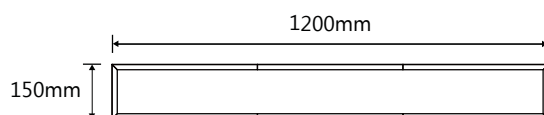

TECHNICAL INFORMATION

Power: 40W
CCT: 5000K (Warm White)
Lumens: 3400 lm
Size (mm): 1200 x 150

DIAGRAMS

Lux Distance Curve

Polar Curve

Height Illuminance

Diameter