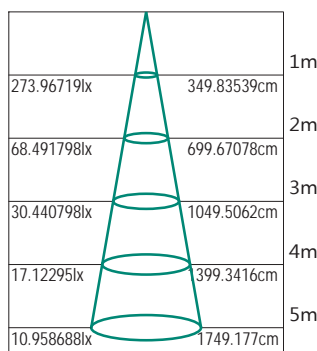

TECHNICAL INFORMATION

Power: 40W
CCT: 5000K (Warm White)
Lumens: 3400 lm
Size (mm): 1200 x 150

DIAGRAMS

Lux Distance Curve

Polar Curve

Height Illuminance

Diameter