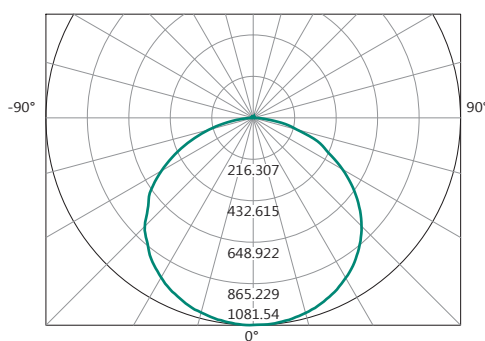

TECHNICAL INFORMATION

Power: 40W
CCT: 5000K (Warm White)
Lumens: 3400 lm
Size (mm): 1200 x 150

DIAGRAMS

Lux Distance Curve

Polar Curve

Height Illuminance

Diameter