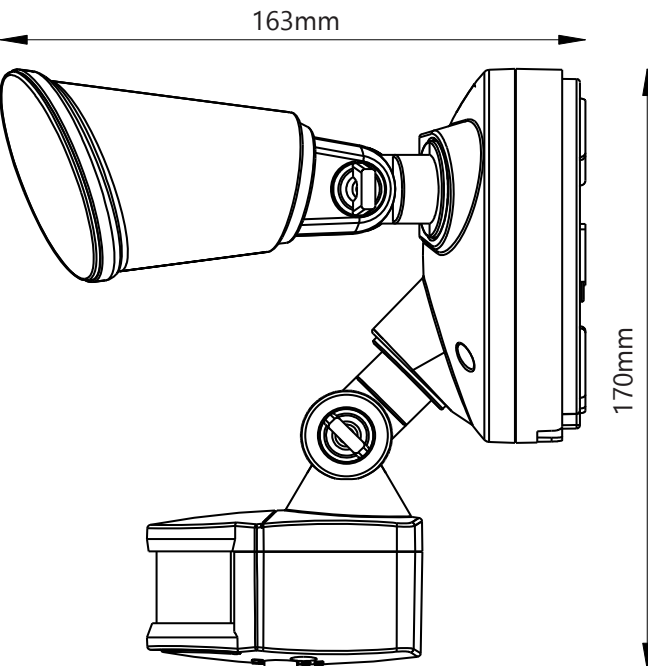

DEFENDER

20W Exterior Twin LED Security Light With Sensor

IP Rating

COB LED Technology

Replacement Warranty

FEATURES

- /// 2 Years replacement warranty
- /// Durable ABS & die-cast construction
- /// PIR Sensor
- /// Adjustable time delay, lux level & sensitivity
- /// Vertical & horizontal adjustable heads
- /// Low heat output
- /// Quick connect system for fast & easy installation

TECHNICAL INFORMATION

- Power:** 20W (2 x 10W)
Voltage: 220-240V AC
Colour Temperature: Tricolour 3000K, 4000K or 5000K
Lumens: 1800 - 2000lm
Size: 163mm x 170mm x 177mm
Beam Angle: 100°
IP Rating: IP54
Approx Lamp Life: >25000H