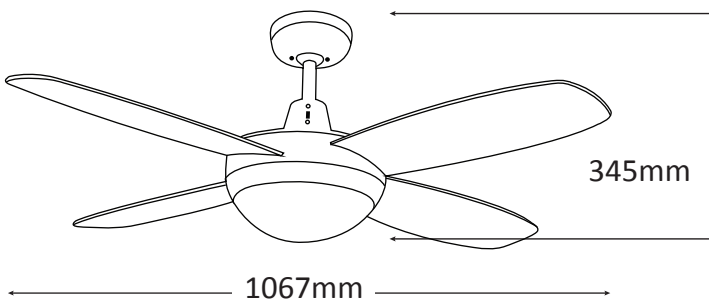

DIAGRAMS

100w Halogen

	FORWARD/REVERSE			WALL CONTROL	LUMINOUS FLUX	MAX AIR FLOW
	High	Medium	Low			
CURRENT	0.24A	0.18A	0.13A	3 Speed 2 + 3 5µF / 300V	1800 lm	TBA
POWER	60W	27W	14W/13.6W