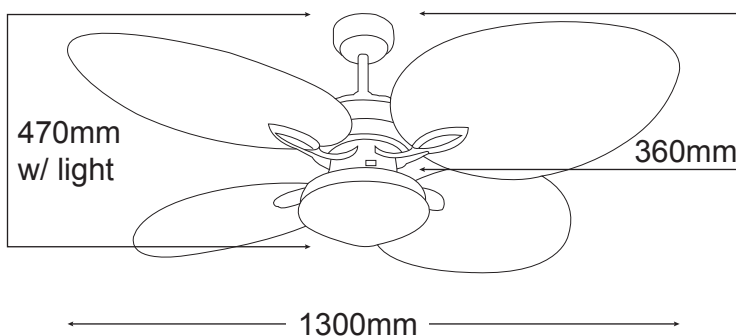

MOF134OB

MOF134OB (w/ MOLKOB)

FEATURES

- /// Full 3 year In Home warranty
- /// High quality Old Bronze finish
- /// 1300mm palm leaf blades
- /// Fully reversible for summer & winter
- /// 3 speed wall control with light switch included
- /// Polycarbonate blades
- /// Pressed Steel body
- /// Remote control adaptable
- /// Light adaptable (Light kit MOLKOB)
- /// 12.5 degree blade pitch

DIAGRAMS

	FORWARD/REVERSE			WALL CONTROL	LUMINOUS FLUX	MAX AIR FLOW
	High	Medium	Low			
RPM	166	113	80	3 Speed 2 + 3 5µF / 300V	N/A	TBA
CURRENT	0.26A	0.18A	0.12A			
POWER	63W	29W	15W			