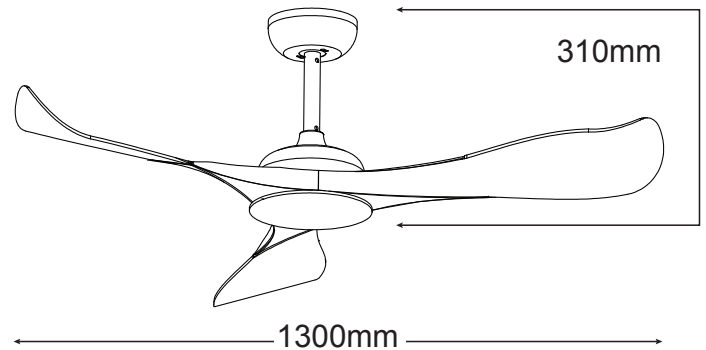

# SCORPION

**MSF133BR**  
Brushed Nickel

**MSF133WR**  
White

**MSF133MR**  
Matt Black

- /// 3 year In Home warranty
- /// Brushless quiet DC motor
- /// Includes 5 speed remote control
- /// Summer/Winter reverse button on the remote
- /// Electronically factory balanced blades
- /// 3 ABS blades
- /// Up to 8hr fan timer
- /// 1300mm (52") blade diameter
- /// Hangsure angle canopy
- /// 13° blade pitch

## FORWARD/REVERSE

SPEED	1	2	3	4	5
CURRENT	0.23A	0.16A	0.12A	0.08A	0.053A
POWER	36w	23w	16.3w	9.8w	5.2w