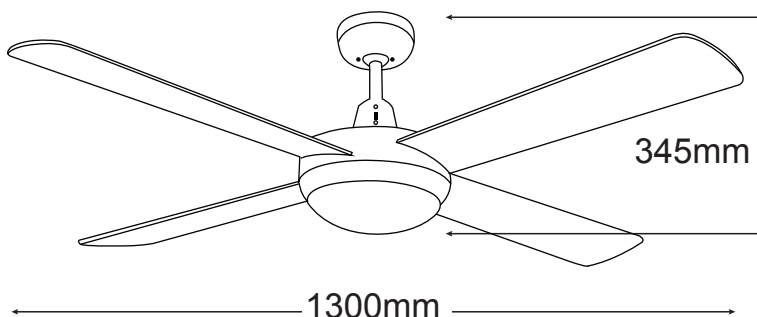

LIFESTYLE DC

Lifestyle DC 24w LED 3000k

The Lifestyle DC 24w LED 3000k range offers the latest in both motor and lighting energy efficiency in today's market, available in both white or brushed aluminium finish.

FEATURES

- /// Anti-rust die-cast aluminium body
- /// 3 year in-home warranty
- /// Includes 5 speed remote control
- /// Fully reversible for summer & winter
- /// Dimmable 24W 3000K LED Light
- /// 3 Stage step dimming LED light module (click on/off for dimming function)
- /// Powerful & efficient 28.5W DC motor
- /// Electronically factory balanced blades
- /// Sealed solid plywood blades
- /// Up to 8hr fan timer
- /// 1300mm (52") diameter blades
- /// Hangsure angle canopy
- /// 12.5° blade pitch

DIAGRAMS