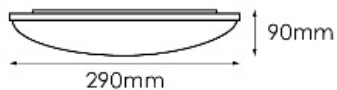

Galaxy LED ceiling lights

- 18w LED ceiling light
- Input voltage 240v ~ 50/60Hz
- Polished chrome trim
- Opal acrylic diffuser
- Non-dimmable

Product Code	Alpha Code	Watt	Colour Temp.	Lumens	Dimensions
51006	LOG18W4K	18w	4000k	1350lm	Ø290 x 90mm
51007	LOG18W6K	18w	6000k	1400lm	Ø290 x 90mm