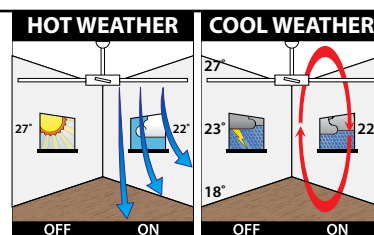

TEMPO

48" CEILING FAN WITH & WITHOUT LIGHT

240V	65W	2x40W max	E27	INDOOR ONLY	PLYWOOD BLADES	32° Max
MOTOR		LIGHT				

- Size: 48" (1220mm)
- Motor: 65W AC Motor
- Construction: Steel Body and Canopy
- Blades: 4 x Painted Plywood
- Blade Pitch: 11 degree
- Light: 2 x 40W max. E27 (globes not included)
- Ceiling Rake: 32 degree max (without receiver)
- Control: Wall (3-speed) control
- Warranty: 2 year In-Home + additional 3 years on the motor