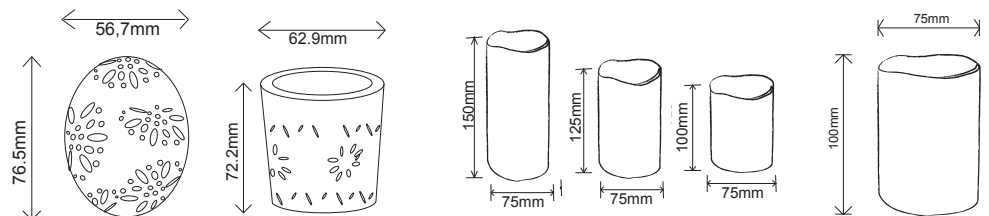

LED Ambient Decorative Lights FLAME SERIES

▲ FLAMECER1

▲ FLAMECER2

PRODUCT FEATURES

- Input voltage: 3V
- Low wattage
- **Heat sink material:**
 - FLAMECER1&2: ceramic & plastic;
 - FLAMEPLASK1: plastic;
 - FLAMEWAX1: wax
- Battery not included
- Ambient temp: 0 to 40°C

▲ FLAMEPLASK1

▲ FLAMEWAX1

WARRANTY

- 1 year replacement warranty

CODE	DESCRIPTION	WAVE LENGTH (nm)	WATT (W)	DIMM	CARTON QTY
FLAMECER1	0.045W LED TABLE AMBIENT LIGHT EGG SHAPE	588-590	0.045	NO	1/27
FLAMECER2	0.045W LED TABLE AMBIENT LIGHT CYLINDER SHAPE	588-590	0.045	NO	1/27
FLAMEPLASK1	3 X 0.045W LED TABLE AMBIENT LIGHT REPLICIA CADLE SHAPE	588-590	3X0.045	YES	1/6
FLAMEWAX1	0.0675W LED TABLE AMBIENT LIGHT CADLE SHAPE	588-590	0.0675	NO	1/24