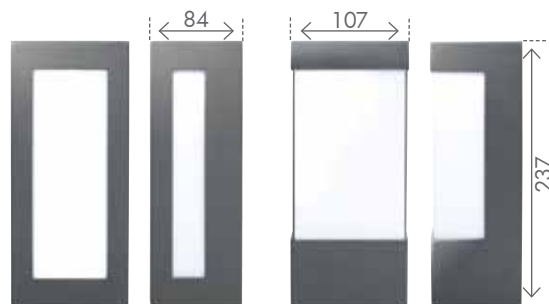

EAVE

EXTERIOR WALL LIGHTS

240V
18W max
E27
IP44

Contemporary exterior wall light range constructed from diecast aluminium with a powdercoated finish and a tough polycarbonate lens.
IP44 Weather resistant rating.
2 Year Warranty.

Lant:	18048/..
51 CHARCOAL	9 312641 180487 >
Wall:	18049/..
51 CHARCOAL	9 312641 180494 >

LANCET

EXTERIOR WALL LIGHTS

240V
18W max
E27
IP44

Contemporary exterior wall light range constructed from stainless steel with a tough polycarbonate lens. Available in 3 distinct designs.
IP44 Weather resistant rating.
2 Year Warranty.

Rect:	18039/..
13 STAINLESS STEEL	9 312641 180395 >
Grill:	18040/..
13 STAINLESS STEEL	9 312641 180401 >
Curve:	18041/..
13 STAINLESS STEEL	9 312641 180418 >