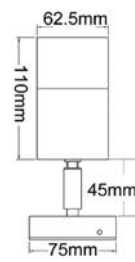

WALL PILLAR LAMPS (GU10 / WHITE / LONG BODY)

- GU10 exterior wall pillar lamp
- Aluminium poly powder coated white body and back plate
- Max. wattage: 35W
- 35W GU10 halogen globe included
- Suitable for use with LED globes

**IP
66**

**1 YEAR
WARRANTY**

**BASE
GU10**

▲ CLA1042L

▲ CLA1142L

▲ CLA1242L

▲ CLA1342L

CODE	DESCRIPTION	LAMP INCL.	
		WATT (W)	CARTON QTY
CLA1042L	MATT WHITE ALUMINIUM 2X35W GU10 UP/DOWN FIXED WALL PILLAR LIGHT	2X35	1/10
CLA1142L	MATT WHITE ALUMINIUM 1X35W GU10 SINGLE FIXED WALL PILLAR LIGHT	1X35	1/10
CLA1242L	MATT WHITE ALUMINIUM 1X35W GU10 SINGLE ADJUSTABLE WALL PILLAR LIGHT	1X35	1/10
CLA1342L	MATT WHITE ALUMINIUM 2X35W GU10 DOUBLE ADJUSTABLE WALL PILLAR LIGHT	2X35	1/10