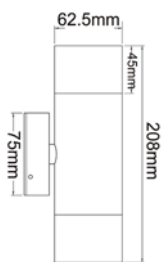

WALL PILLAR LAMPS (GU10 / WHITE / LONG BODY)

- GU10 exterior wall pillar lamp
- Aluminium poly powder coated white body and back plate
- Max. wattage: 35W
- 35W GU10 halogen globe included
- Suitable for use with LED globes

**IP
66**

**1 YEAR
WARRANTY**

**BASE
GU10**

▲ CLA1042L

▲ CLA1142L

▲ CLA1242L

▲ CLA1342L

CODE	DESCRIPTION	LAMP INCL.	
		WATT (W)	CARTON QTY
CLA1042L	MATT WHITE ALUMINIUM 2X35W GU10 UP/DOWN FIXED WALL PILLAR LIGHT	2X35	1/10
CLA1142L	MATT WHITE ALUMINIUM 1X35W GU10 SINGLE FIXED WALL PILLAR LIGHT	1X35	1/10
CLA1242L	MATT WHITE ALUMINIUM 1X35W GU10 SINGLE ADJUSTABLE WALL PILLAR LIGHT	1X35	1/10
CLA1342L	MATT WHITE ALUMINIUM 2X35W GU10 DOUBLE ADJUSTABLE WALL PILLAR LIGHT	2X35	1/10