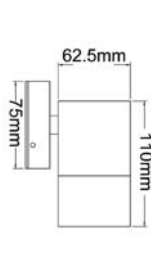

**IP
66**

**1 YEAR
WARRANTY**

**BASE
GU10**

▲ CLA1042L

▲ CLA1142L

▲ CLA1242L

▲ CLA1342L

CODE	DESCRIPTION	LAMP INCL.	
		WATT (W)	CARTON QTY
CLA1042L	MATT WHITE ALUMINIUM 2X35W GU10 UP/DOWN FIXED WALL PILLAR LIGHT	2X35	1/10
CLA1142L	MATT WHITE ALUMINIUM 1X35W GU10 SINGLE FIXED WALL PILLAR LIGHT	1X35	1/10
CLA1242L	MATT WHITE ALUMINIUM 1X35W GU10 SINGLE ADJUSTABLE WALL PILLAR LIGHT	1X35	1/10
CLA1342L	MATT WHITE ALUMINIUM 2X35W GU10 DOUBLE ADJUSTABLE WALL PILLAR LIGHT	2X35	1/10