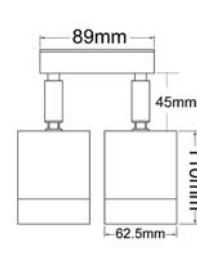

**IP
66**

**1 YEAR
WARRANTY**

**BASE
GU10**

▲ CLA1042L

▲ CLA1142L

▲ CLA1242L

▲ CLA1342L

CODE	DESCRIPTION	LAMP INCL.	
		WATT (W)	CARTON QTY
CLA1042L	MATT WHITE ALUMINIUM 2X35W GU10 UP/DOWN FIXED WALL PILLAR LIGHT	2X35	1/10
CLA1142L	MATT WHITE ALUMINIUM 1X35W GU10 SINGLE FIXED WALL PILLAR LIGHT	1X35	1/10
CLA1242L	MATT WHITE ALUMINIUM 1X35W GU10 SINGLE ADJUSTABLE WALL PILLAR LIGHT	1X35	1/10
CLA1342L	MATT WHITE ALUMINIUM 2X35W GU10 DOUBLE ADJUSTABLE WALL PILLAR LIGHT	2X35	1/10