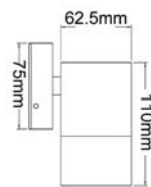

IP 66 **1 YEAR WARRANTY** **BASE GU10**

▲ CLA1032L

▲ CLA1132L

▲ CLA1232L

▲ CLA1332L

Garden spike also available: CLA1431S & CLA1431L (12V)

CODE	DESCRIPTION	LAMP INCL.	
		WATT (W)	CARTON QTY
CLA1032L	MATT BLACK ALUMINIUM 2X35W GU10 UP/DOWN FIXED WALL PILLAR LIGHT	2X35	1/10
CLA1132L	MATT BLACK ALUMINIUM 1X35W GU10 SINGLE FIXED WALL PILLAR LIGHT	1X35	1/10
CLA1232L	MATT BLACK ALUMINIUM 1X35W GU10 SINGLE ADJUSTABLE WALL PILLAR LIGHT	1X35	1/10
CLA1332L	MATT BLACK ALUMINIUM 2X35W GU10 DOUBLE ADJUSTABLE WALL PILLAR LIGHT	2X35	1/10