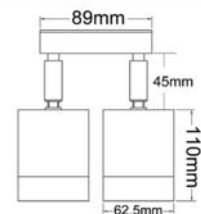

IP 66 **1 YEAR WARRANTY** **BASE GU10**

▲ CLA1032L

▲ CLA1132L

▲ CLA1232L

▲ CLA1332L

Garden spike also available: CLA1431S & CLA1431L (12V)

CODE	DESCRIPTION	LAMP INCL.	
		WATT (W)	CARTON QTY
CLA1032L	MATT BLACK ALUMINIUM 2X35W GU10 UP/DOWN FIXED WALL PILLAR LIGHT	2X35	1/10
CLA1132L	MATT BLACK ALUMINIUM 1X35W GU10 SINGLE FIXED WALL PILLAR LIGHT	1X35	1/10
CLA1232L	MATT BLACK ALUMINIUM 1X35W GU10 SINGLE ADJUSTABLE WALL PILLAR LIGHT	1X35	1/10
CLA1332L	MATT BLACK ALUMINIUM 2X35W GU10 DOUBLE ADJUSTABLE WALL PILLAR LIGHT	2X35	1/10