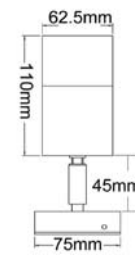

IP 66 **1 YEAR WARRANTY** **BASE GU10**

▲ CLA1032L

▲ CLA1132L

▲ CLA1232L

▲ CLA1332L

Garden spike also available: CLA1431S & CLA1431L (12V)

CODE	DESCRIPTION	LAMP INCL.	
		WATT (W)	CARTON QTY
CLA1032L	MATT BLACK ALUMINIUM 2X35W GU10 UP/DOWN FIXED WALL PILLAR LIGHT	2X35	1/10
CLA1132L	MATT BLACK ALUMINIUM 1X35W GU10 SINGLE FIXED WALL PILLAR LIGHT	1X35	1/10
CLA1232L	MATT BLACK ALUMINIUM 1X35W GU10 SINGLE ADJUSTABLE WALL PILLAR LIGHT	1X35	1/10
CLA1332L	MATT BLACK ALUMINIUM 2X35W GU10 DOUBLE ADJUSTABLE WALL PILLAR LIGHT	2X35	1/10