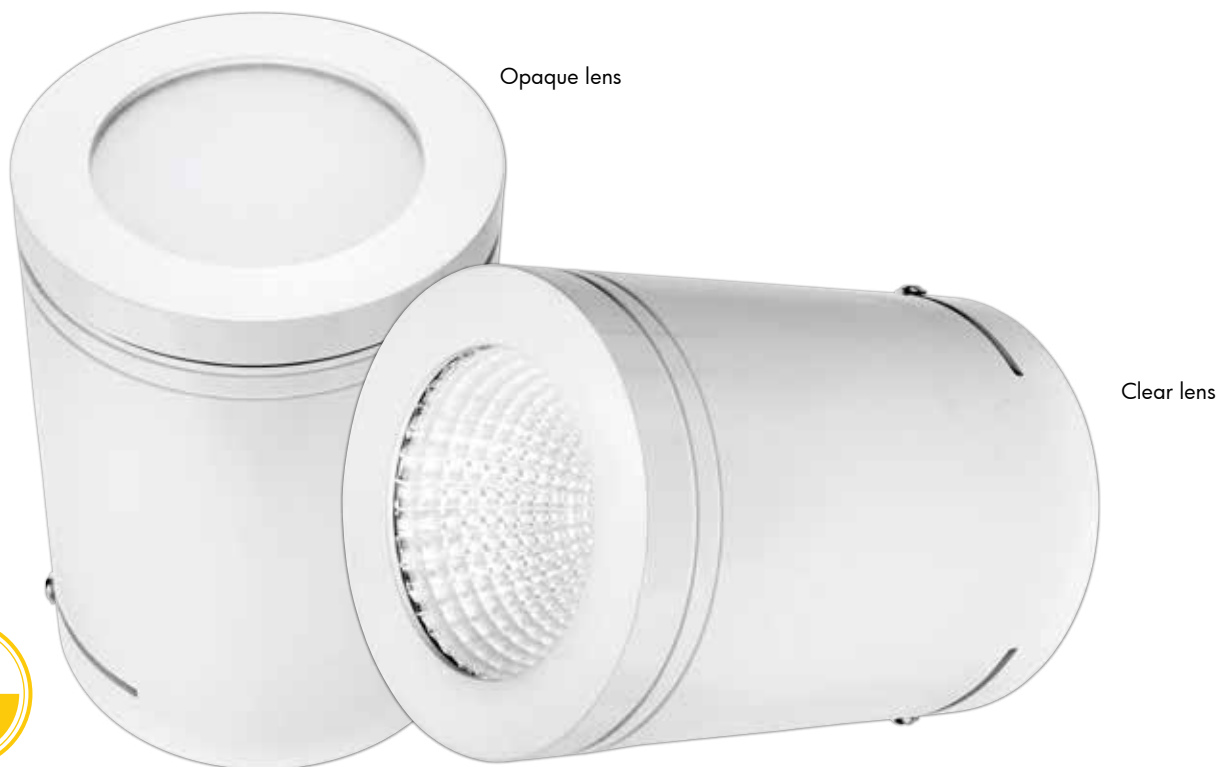

SURFACE MOUNT

HIGH LUMEN COB LED DOWNLIGHT

240V	13W	COB LED	3000K WARM WHITE	4000K COOL WHITE		45° BEAM ANGLE	41° BEAM ANGLE	CRI >80	POWER FACTOR 0.98
			18572	18573		CLEAR	OPAQUE		

A quality downlight that is easy to install, especially on hard to cut surfaces like concrete ceilings.

- Includes 2 diffusers (Clear and Opaque)
- COB LED technology for superior light output
- High-grade diecast alloy housing, steel bracket and aluminium heatsink
- SAA approved integrated dimmable LED driver
- Long lasting up to 20,000 hours¹.
- 3 Year Warranty.

Code:	18572/..				
05 WHITE	13 WATTS	OPAQUE 750 LUMENS	CLEAR 800 LUMENS	9 312641 185727 >	
Code:	18573/..				
05 WHITE	13 WATTS	OPAQUE 800 LUMENS	CLEAR 850 LUMENS	9 312641 185734 >	

¹ Actual life may vary depending on individual circumstances.