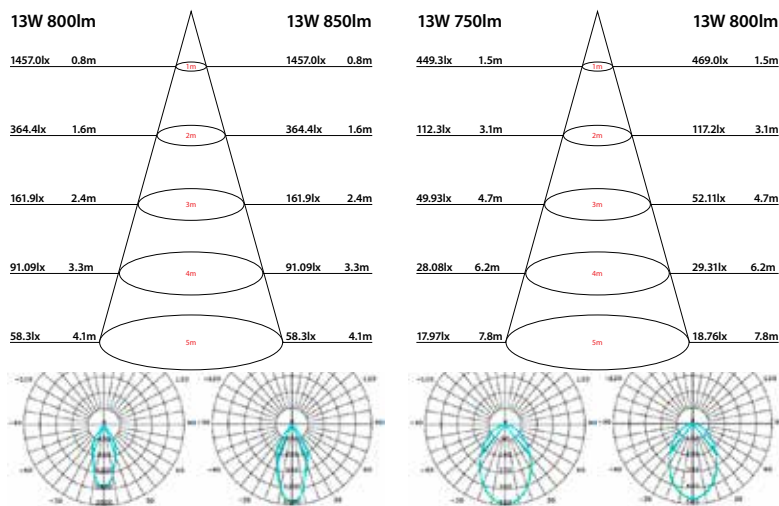

SURFACE MOUNT

HIGH LUMEN COB LED DOWNLIGHT

240V	13W	COB LED	3000K WARM WHITE	4000K COOL WHITE		45° BEAM ANGLE	41° BEAM ANGLE	CRI >80	POWER FACTOR 0.98
			18572	18573		CLEAR	OPAQUE		

A quality downlight that is easy to install, especially on hard to cut surfaces like concrete ceilings.

Code:	18572/..				
05 WHITE	13 WATTS	OPAQUE 750 LUMENS	CLEAR 800 LUMENS	9 312641 185727 >	
Code:	18573/..				
05 WHITE	13 WATTS	OPAQUE 800 LUMENS	CLEAR 850 LUMENS	9 312641 185734 >	

¹ Actual life may vary depending on individual circumstances.