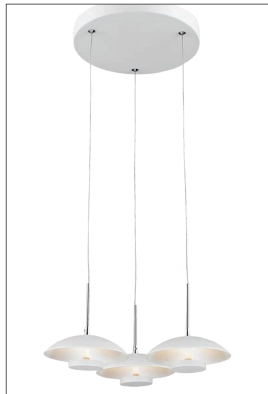

ROSWELL SERIES

- LED pendant lights
- Material: iron & aluminium
- Matt white finish
- Wattage: 4W, 12W & 16W
- Chimei LED chips
- Not suitable for dimming
- For indoor use
- 2 year replacement warranty

▲ ROSWELL-1

▲ ROSWELL-3

▲ ROSWELL-3

CODE	DESCRIPTION	TECHNICAL DATA			DIMENSIONS			
		KELVIN (K)	LUMENS (LM)	WATT (W)	DIAM/ WIDTH (mm)	TOTAL L (mm)	CANOPY L (mm)	CARTON QTY
ROSWELL-1	1X4W LED MATT WH PENDANT	3000	214	4	Ø145	1290	Ø100	1/1
ROSWELL-3	3X4W LED MATT WH PENDANT	3000	554	12	Ø345	1300	Ø250	1/1
ROSWELL-4	4X4W LED MATT WH PENDANT	3000	680	16	760	1150	715	1/1