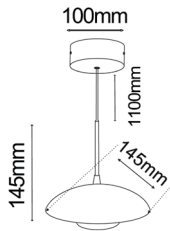

ROSWELL SERIES

- LED pendant lights
- Material: iron & aluminium
- Matt white finish
- Wattage: 4W, 12W & 16W
- Chimei LED chips
- Not suitable for dimming
- For indoor use
- 2 year replacement warranty

▲ ROSWELL-1

▲ ROSWELL-3

▲ ROSWELL-3

CODE	DESCRIPTION	TECHNICAL DATA			DIMENSIONS			
		KELVIN (K)	LUMENS (LM)	WATT (W)	DIAM/ WIDTH (mm)	TOTAL L (mm)	CANOPY L (mm)	CARTON QTY
ROSWELL-1	1X4W LED MATT WH PENDANT	3000	214	4	Ø145	1290	Ø100	1/1
ROSWELL-3	3X4W LED MATT WH PENDANT	3000	554	12	Ø345	1300	Ø250	1/1
ROSWELL-4	4X4W LED MATT WH PENDANT	3000	680	16	760	1150	715	1/1