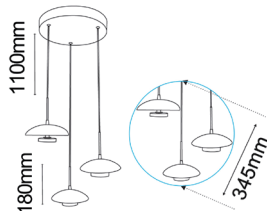

ROSWELL SERIES

- LED pendant lights
- Material: iron & aluminium
- Matt white finish
- Wattage: 4W, 12W & 16W
- Chimei LED chips
- Not suitable for dimming
- For indoor use
- 2 year replacement warranty

▲ ROSWELL-1

▲ ROSWELL-3

▲ ROSWELL-3

CODE	DESCRIPTION	TECHNICAL DATA			DIMENSIONS			
		KELVIN (K)	LUMENS (LM)	WATT (W)	DIAM/ WIDTH (mm)	TOTAL L (mm)	CANOPY L (mm)	CARTON QTY
ROSWELL-1	1X4W LED MATT WH PENDANT	3000	214	4	Ø145	1290	Ø100	1/1
ROSWELL-3	3X4W LED MATT WH PENDANT	3000	554	12	Ø345	1300	Ø250	1/1
ROSWELL-4	4X4W LED MATT WH PENDANT	3000	680	16	760	1150	715	1/1