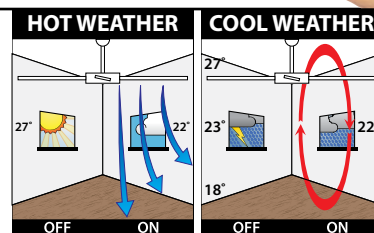

CAYMAN

52" DC CEILING FAN

INCLUDES REMOTE

240W	35W	15W 1000lm	3000°K WARM WHITE			UV STABLE ABS BLADES			
MOTOR		LED LIGHT							

- Size: 52" (1320mm)
- Motor: 35W DC Motor
- Construction: Metal Body and Canopy
- Blades: 3 x Durable ABS blades
- Blade Pitch: 22 degree
- Ceiling Rake: 32 degree max
- Light: 15W 1000 Lumen 3000K LED Array
- Control: Remote (6-speed) with reverse and "Natural Wind" functions
- Warranty: 2 year In-Home + additional 3 years on the motor