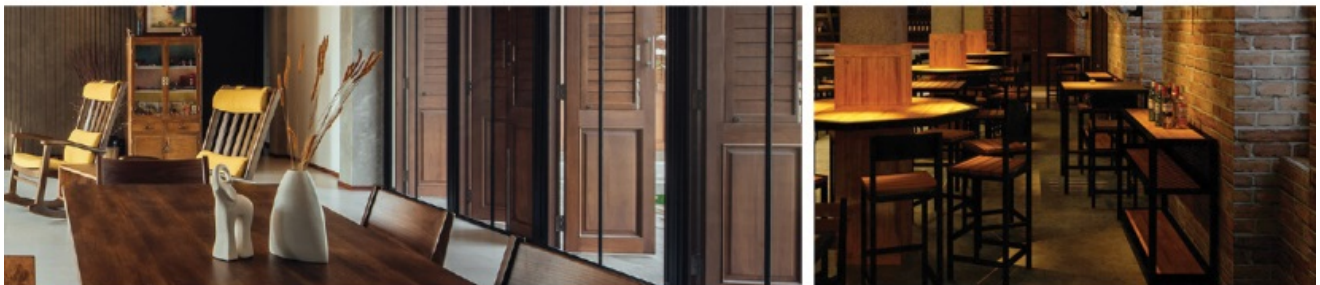

Hollywood

LED dimmable full glass lamps

Lusion LED Hollywood lamps create a warm glow effect by reducing glare and reflections from the mirror surface. Suitable for vanity, backstage, or many other decorative applications.

Hollywood

LED dimmable full glass lamps

- Full glass construction
- Opal or crown silver/gold top
- Nickel plated cap
- Wide 360° beam angle
- Input voltage 240v ~ 50/60Hz
- Dimmable

Product Code	Alpha Code	Watt	Base	Colour Temp.	Lumens	Dimensions	Dimmable
20220	LFR4WSBCWWDO	4w	SBC/B15	2700k	470lm	Ø45 x 80mm	Yes
20221	LFR4WSBCWWDCS	4w	SBC/B15	2700k	470lm	Ø45 x 80mm	Yes
20222	LFR4WSBCWWDCG	4w	SBC/B15	2700k	470lm	Ø45 x 80mm	Yes