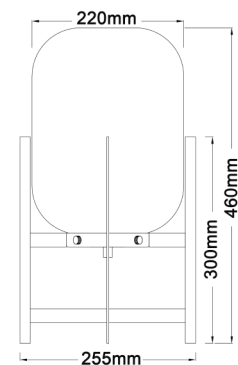

E27 Interior Table Lamps  
**TANQUE SERIES**

**PRODUCT FEATURES**

- Material: steel & glass
- Max.wattage: 40W
- E27 lamp base
- Globe not included
- 2.3m Flex & plug inline switch
- For indoor use

**WARRANTY**

- 1 year replacement warranty

▲ TANQUE1

▲ TANQUE2

CODE	DESCRIPTION	HEIGHT (mm)	BASE (mm)	DIAM (mm)	CARTON QTY
TANQUE1	TABLE LAMP ES BASE WH METAL / FROSTED GLASS WATER TANK	460	255	Ø220	1/1
TANQUE2	TABLE LAMP ES BASE BLK METAL / BLACK SMOKE GLASS WATER TANK	460	255	Ø220	1/1