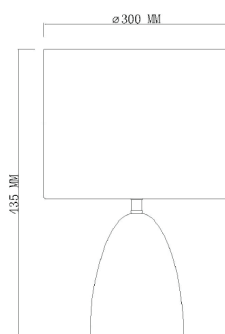

ROCA SERIES

E27 CEMENT GREY TABLE LAMPS

Product Features:

- Input voltage: 120-240V AC 50/60Hz
- Base: rough concrete
- Shade: flaxen colour 80% polyester fiber & 20% cotton
- Cable: grey textile with black in line switch
- Max.40W halogen globe
- E27 lampholder
- Globe not included
- Inline on/off switch: Cable length 1.85m (approx 30cm from base to switch)
- For indoor use only

IP20
Rated

2YEAR
Replacement
Warranty

PART NO.	DESCRIPTION	DIAM (mm)	LENGTH (mm)	BASE (mm)	WEIGHT (KG)	BOX (CM)	CARTON QTY
ROCA01	TABLE LAMP ES CEMENT GREY ROUND BASE	Ø300	430	130	7.00	36x32x32	1
ROCA02	TABLE LAMP ES Cement Grey Elliptical concrete base	Ø300	435	150	2.75	36x32x32	1