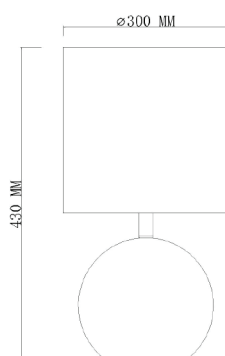

ROCA SERIES

E27 CEMENT GREY TABLE LAMPS

Product Features:

- Input voltage: 120-240V AC 50/60Hz
- Base: rough concrete
- Shade: flaxen colour 80% polyester fiber & 20% cotton
- Cable: grey textile with black in line switch
- Max.40W halogen globe
- E27 lampholder
- Globe not included
- Inline on/off switch: Cable length 1.85m (approx 30cm from base to switch)
- For indoor use only

IP20
Rated

2YEAR
Replacement
Warranty

PART NO.	DESCRIPTION	DIAM (mm)	LENGTH (mm)	BASE (mm)	WEIGHT (KG)	BOX (CM)	CARTON QTY
ROCA01	TABLE LAMP ES CEMENT GREY ROUND BASE	Ø300	430	130	7.00	36x32x32	1
ROCA02	TABLE LAMP ES Cement Grey Elliptical concrete base	Ø300	435	150	2.75	36x32x32	1