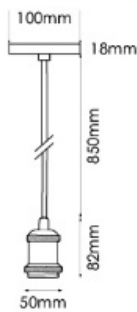

# Lusion Pendant

- Available in Bronze, copper and matt black
- Length 850mm
- ES/E27 base

Product Code	Alpha Code	Base	Colour	Length
60211	LP850MMBR	ES/E27	Bronze	850mm
60212	LP850MMCO	ES/E27	Copper	850mm
60213	LP850MMMB	ES/E27	Matt Black	850mm