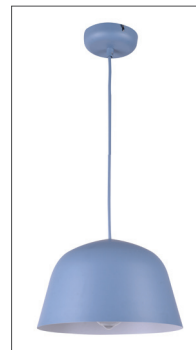

## PASTEL SERIES

Angled Dome Shape Pendant Lights

- Material: iron
- Max.wattage: 40W (for halogen)
- E27 lamp base
- Globe not included
- For indoor use
- 1 year replacement warranty
- Carton QTY: 1/1

PASTEL01  
(Matt White)

PASTEL02  
(Matt Black)

PASTEL03  
(Matt Pink)

PASTEL04  
(Matt Grey)

PASTEL05  
(Matt Green)

PASTEL06  
(Matt Blue)

PASTEL07  
(Matt Yellow)

UPDATED ON 20.09.2017

Tel: (02) 9938 7100 | Fax: (02) 9938 7115 | Email: sales@clalighting.com.au