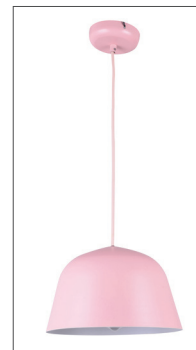

PASTEL03
(Matt Pink)