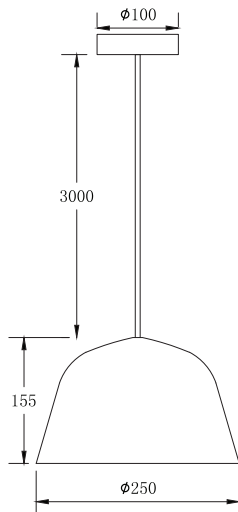

PASTEL05
(Matt Green)