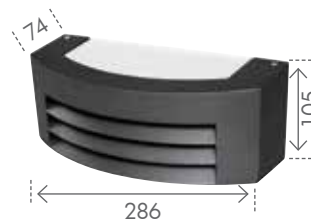

BEREA

EXTERIOR WALL LIGHT

| |
|--|
| 240V |
| 22W max |
|  B22 |
|  |

Modern styled wall light with diecast body and sealed poly-carbonate diffusers. Allows light to go in three directions, up, down and out through the front louvres.
2 Year Warranty.

| | |
|---------------------|---|
| Code: | 99939/.. |
| 06 BLACK |  9 312641 939061 > |
| 11 SILVER |  9 312641 939115 > |

CHATRI

CURVED EXTERIOR WALL LIGHT

| |
|---|
| 240V |
| 60W max |
|  E27 |
|  IP54 |

Contemporary curved wall light constructed from durable diecast aluminium with either an open or closed face and a tough polycarbonate lens. Allows light to go in two or three directions, up, down and out.
IP54 Weather resistant rating.
2 Year Warranty.