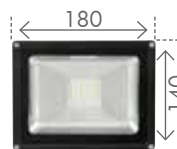

AVENGER-II

DIY LED FLOODLIGHT

240V	DIY EASY INSTALLATION	20W 2000lm	30W 3000lm	50W 5000lm	SMD LED	4200K COOL WHITE	IP65	1m
		19665 19667	19668 19669	19670 19671				

180°		
Detection: 180° x 12m	Lux Setting	Time on: 10s-10min

20W

30W

50W

- Box style floodlight.
- High light output and energy efficient LED technology.
- 100 degree beam angle
- Durable cast aluminium construction.
- Tempered glass lens.
- Adjustable mounting bracket.
- Easy DIY installation.
- Supplied with 3-pin plug and 1m lead.
- Suitable for residential and commercial use.
- Available in 20W, 30W or 50W.
- 3 Year Warranty.