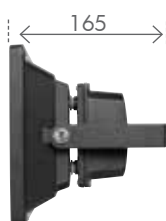

AVENGER-II

DIY LED FLOODLIGHT

240V	DIY EASY INSTALLATION	20W 2000lm	30W 3000lm	50W 5000lm	SMD LED	4200K COOL WHITE	IP65	1m
		19665 19667	19668 19669	19670 19671				

180°		
Detection: 180° x 12m	Lux Setting	Time on: 10s-10min

20W

30W

50W

- Box style floodlight.
- High light output and energy efficient LED technology.
- 100 degree beam angle
- Durable cast aluminium construction.
- Tempered glass lens.
- Adjustable mounting bracket.
- Easy DIY installation.
- Supplied with 3-pin plug and 1m lead.
- Suitable for residential and commercial use.
- Available in 20W, 30W or 50W.
- 3 Year Warranty.